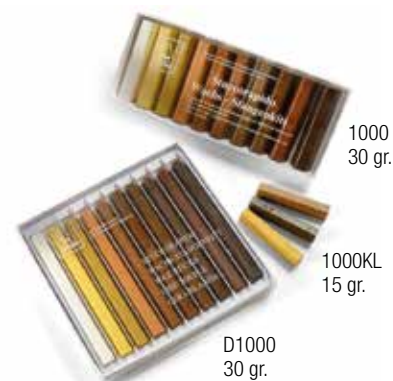

SOFT WAX – Quick Filler

Ready to use wax filler that maintains the original colour. Completely based on natural waxes, it can be overpainted and is ideal for the restoration of wooden surfaces. Easy to use, it allows fast repairs, is non-greasy and the colours are highly light stable.

Assorted Light Colours: 01 Light Natural Oak / 05 Pine / 08 Natural Wood / 10 Larch / 18 Light Elm / 30 Cherry / 42 Beech / 50 White / 51 Light Oak / 54 Douglas.

Assorted Dark Colours: 13 Dark Elm / 16 Cherry Pearwood / 17 Teak / 52 Dark Oak / 53 Light Walnut / 58 Rosewood / 59 Medium Walnut / 62 Mahogany / 63 Dark Walnut / 60 Black

Blister Version Available Colours: 05 Pine / 54 Douglas / 42 Beech / 17 Teak / 02 Natural Oak / 49 Chestnut / 53 Light Walnut / 62 Mahogany / 33 Dark Mahogany / 16 Cherry Pearwood / 59 Medium Walnut / 63 Dark Walnut / 50 White / 51 Light Oak / 60 Black.

Colour-Match Service Available (see page 25).

Code	Desc.	Pack.
D1XXX	30 gr. Various colours	10 pcs.
D1000	30 gr. Assortment	10 pcs.
D1000CH	30 gr. Light assortment	10 pcs.
D1000SC	30 gr. Dark assortment	10 pcs.
1XXXKL	15 gr. Various colours	20 pcs.
1XXXBL	20 gr. Blister, various colours	12 pcs.
1199	30 gr. Display	50 pcs.
D1150	30 gr. Sample colour	10 pcs.